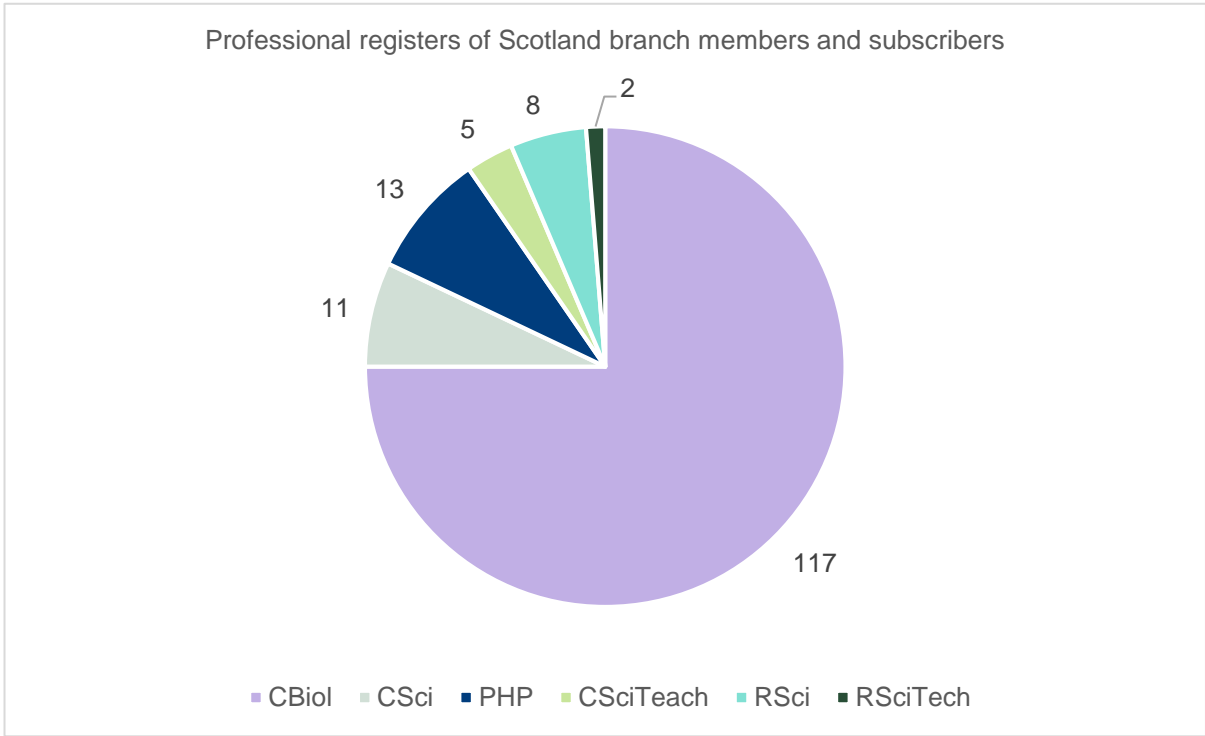

**Scotland**

Branch members: **1,379**

Subscribers: **111**

Membership category of Scotland branch members and subscribers

Scotland branch members vs subscribers

Scotland branch member map