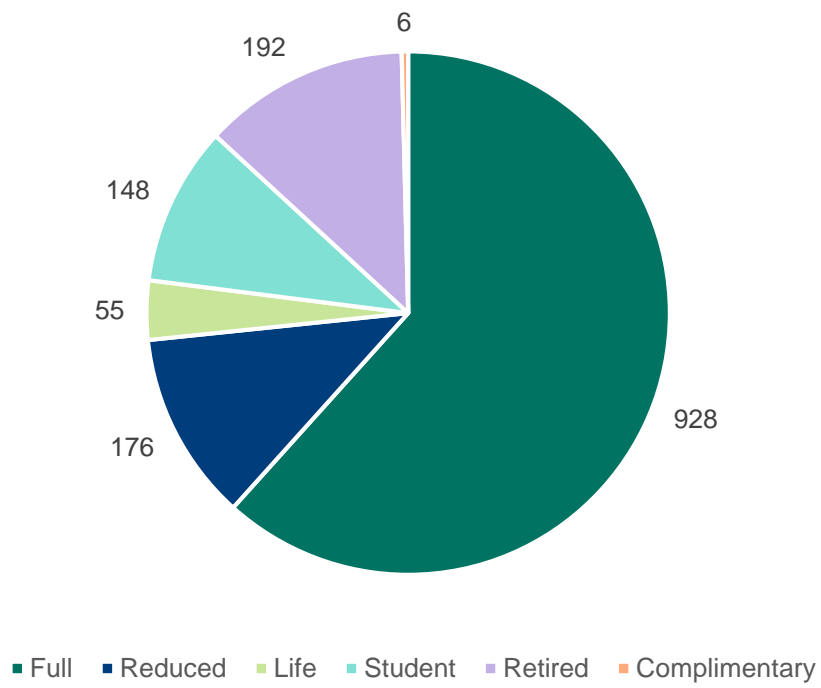

**Scotland**

Branch members: **1,379**

Subscribers: **111**

Membership category of Scotland branch members and subscribers

Scotland branch members vs subscribers

Scotland branch member map