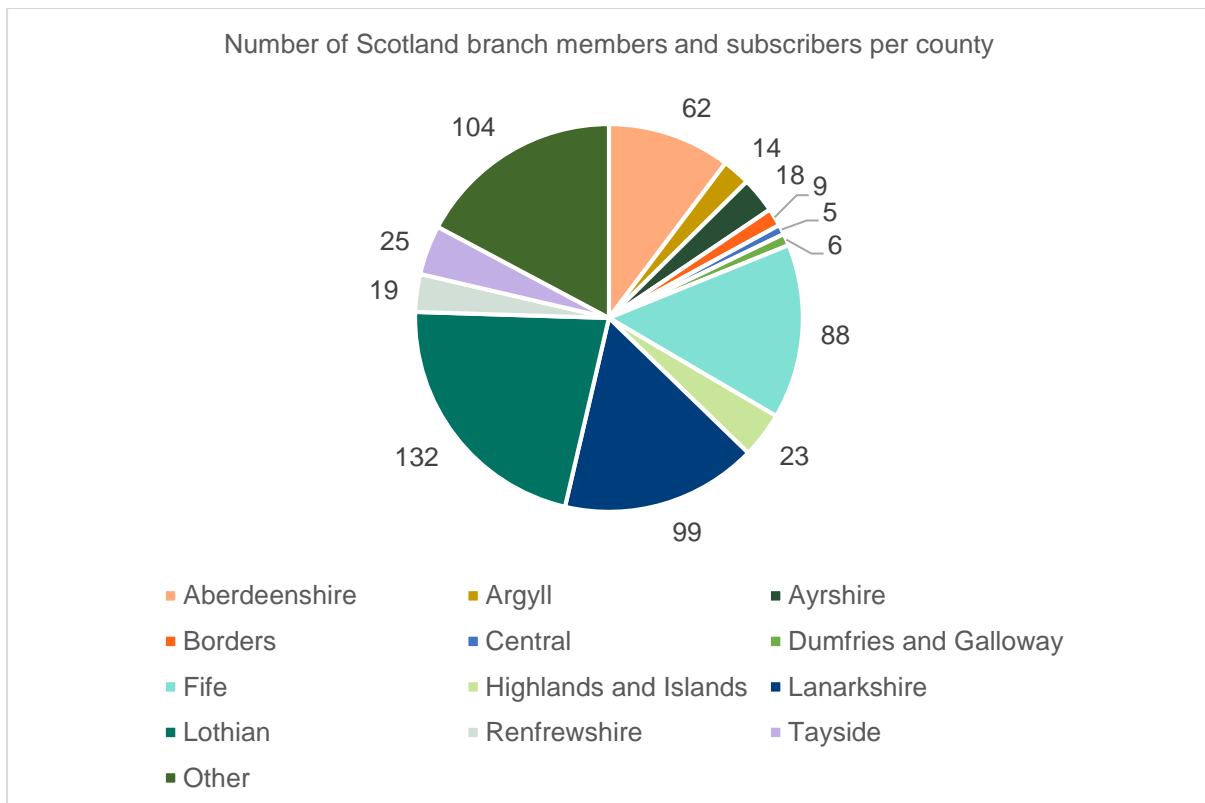

**Scotland**

Branch members: **1,379**

Subscribers: **111**

Membership category of Scotland branch members and subscribers

Scotland branch members vs subscribers

Scotland branch member map